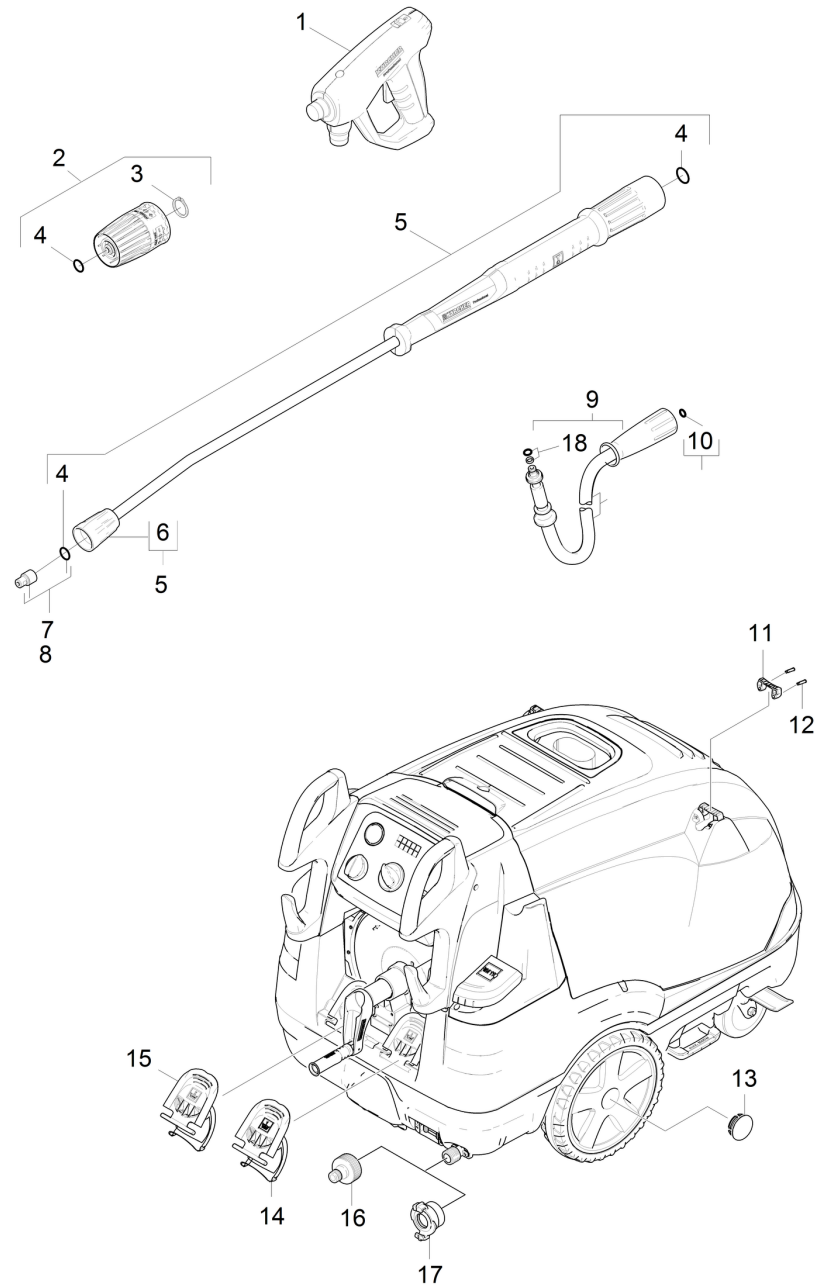

1030 Short spare parts list (1.071-912.3)

Professional \ High pressure cleaner hotwater \ Electric motor \ HDS 10/20-4 MX *EU-I \ Short spare parts list

1030 Short spare parts list (1.071-912.3)

Professional \ High pressure cleaner hotwater \ Electric motor \ HDS 10/20-4 MX *EU-I \ Short spare parts list

KÄRCHER

POS	Artikelnr	Beschrijving	Aantal	Eenheid
1	4.118-005.0	EASY!Force Advanced	1.000	ST
2	4.118-008.0	Rotary controller TR 416L	1.000	ST
3	7.343-069.0	SPRING CLIP 25x1,2	1.000	ST
4	2.880-001.0	Spare part set seals TR	3.000	ST
5	4.112-000.0	Jet pipe TR 1050 mm	1.000	ST
6	4.112-011.0	Protection part TR only for replacement	1.000	ST
7	2.113-011.0	Power nozzle TR 25054	1.000	ST
8	2.114-006.0	Steam nozzle TR 40070	1.000	ST
9	6.110-028.0	Hose assembly TR rotatable DN8 40MPa 20m	1.000	ST
10	2.880-154.0	O-RING SET	1.000	ST
11	5.424-162.0	Fixing jet pipe	1.000	ST
12	5.314-143.0	Pin fixing jet pipe	2.000	ST
13	2.889-086.0	Set wheel cap	2.000	ST
14	5.064-231.0	Cover chemistry 2	1.000	ST
15	5.064-221.0	Cover chemistry 1	1.000	ST
16	2.640-492.0	SET Wasseranschluss 1 "	1.000	ST
17	6.388-458.0	GEKA KOPPELING 1	1.000	ST
18	4.363-691.0	O-Ring seal kpl. -nur fuer Ersatz-	1.000	ST