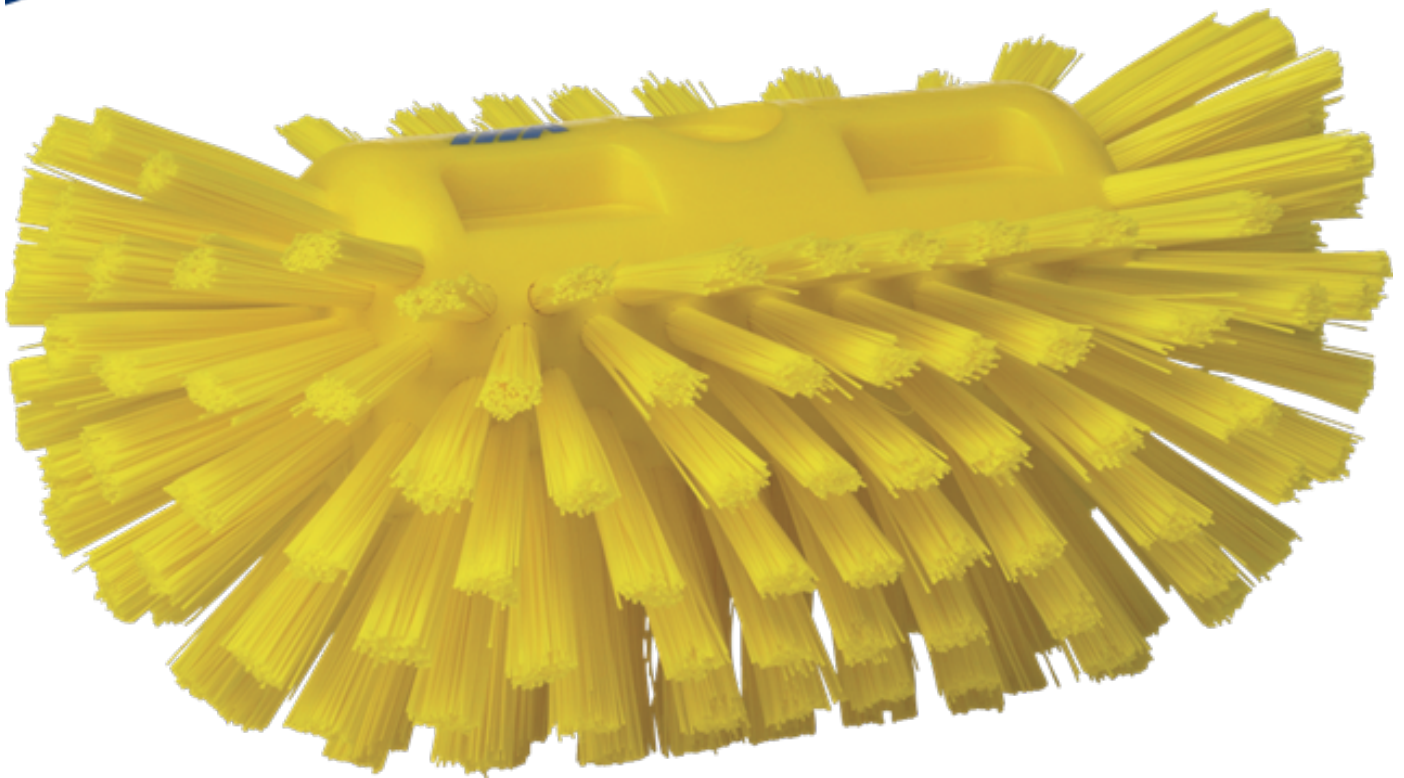

Item number: 70376

Tank Brush, 205 mm, Hard, Yellow

The oval-shaped brush with stiff bristles is effective for scrubbing inside large industrial tanks and other large container-like equipment. The rounded edges work well to clean down the sides of equipment where the entry point is from above. It also fits well into large channel drains.

Technical data

Item number	70376
Suitable for Food Contact (EU 1935/2004), DoC *	Yes
Produced according to EU Regulation 2023/2006/EC of Good Manufacturing Practice	Yes
FDA compliant raw material (CFR 21)	Yes
Use of Phthalates (e.g. Bisphenol A)	No
Is Halal compliant	Yes
Gtin-13 Number	5705020703768
GTIN-14 Number (Box quantity)	15705020703765
Commodity Code	96039099
Bristle Description	Hard
Visible bristle length	40 mm
Colour	Yellow
Material	Polypropylene, Polyester, Stainless Steel
Box Quantity	10 Pcs.
Quantity per Pallet (80 x 120 x 200 cm)	480 Pcs
Box Length	545 mm
Box Width	275 mm
Box Height	220 mm
Length	205 mm
Width	130 mm
Height	100 mm
Gross Weight	0.501 kg
Net Weight	0.47 kg
Cubik metre	0.002665 M3
Max cleaning temperature (Autoclave)	121 °Celsius
Max. cleaning temperature (Dishwasher)	93 °Celsius
Max. usage temperature (for food contact)	40 °Celsius
Max usage temperature (non food contact)	80 °Celsius
Min. usage temperature	-20 °Celsius
Min. pH-value in usage concentration	2
Max. pH-value in Usage Concentration	10.5
Country of origin	Denmark