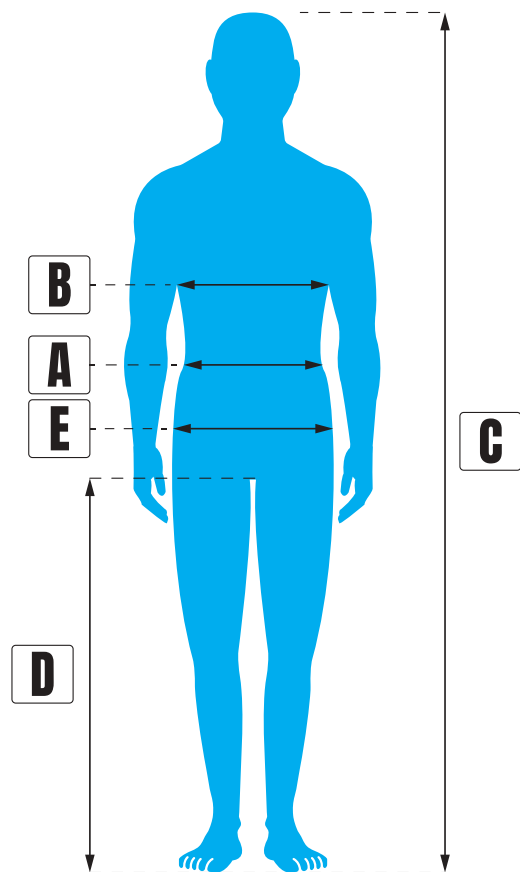

# Size table

## How to choose the right size?

1	Take your body measurements according to the picture	
2	A: Waist	Measurement horizontally around the waist
	B: Chest	Measurement horizontally under the arms, around the widest part of the chest.
	C: Total body length	Measurement from top of the head to the ground, to be measured without shoes.
	D: Inside leg length	Measurement from the crotch of the trousers to the ground, to be measured without shoes.
3	All measurements in the table are body measurements. We recommend that measurements are taken while wearing light clothing, do not measure too tightly.	
4	Find the correct size which corresponds with the body measurements in the table.	
5	If you would require a size which deviates from the sizes mentioned in the table, we are happy to manufacture such a garment according to your specific body measurements.	

## WOMEN - TOPWEAR

ORDER SIZE							
EU	XS	S	M	L	XL	2XL	
BODY MEASUREMENTS							
Chest (cm)	74-82	82-90	90-98	98-108	108-118	118-130	
Waist (cm)	58-66	66-74	74-82	82-90	90-102	102-114	
Total body length (cm)	160-164	164-168	168-172	172-176	176-180	180-184	

REGULAR	ORDER SIZE														
	EU	42R	44R	46R	48R	50R	52R	54R	56R	58R	60R	62R	64R	66R	
	BODY MEASUREMENTS														
	Waist (cm)	70-74	74-78	78-82	82-86	86-90	90-94	94-98	98-102	102-106	106-110	110-116	116-122	122-128	
Total body length (cm)	172-180	172-180	172-180	172-180	172-180	172-180	172-180	172-180	172-180	172-180	172-180	172-180	172-180		
Inside leg length (cm)	81	81	81	81	81	81	81	81	81	81	81	81	81		