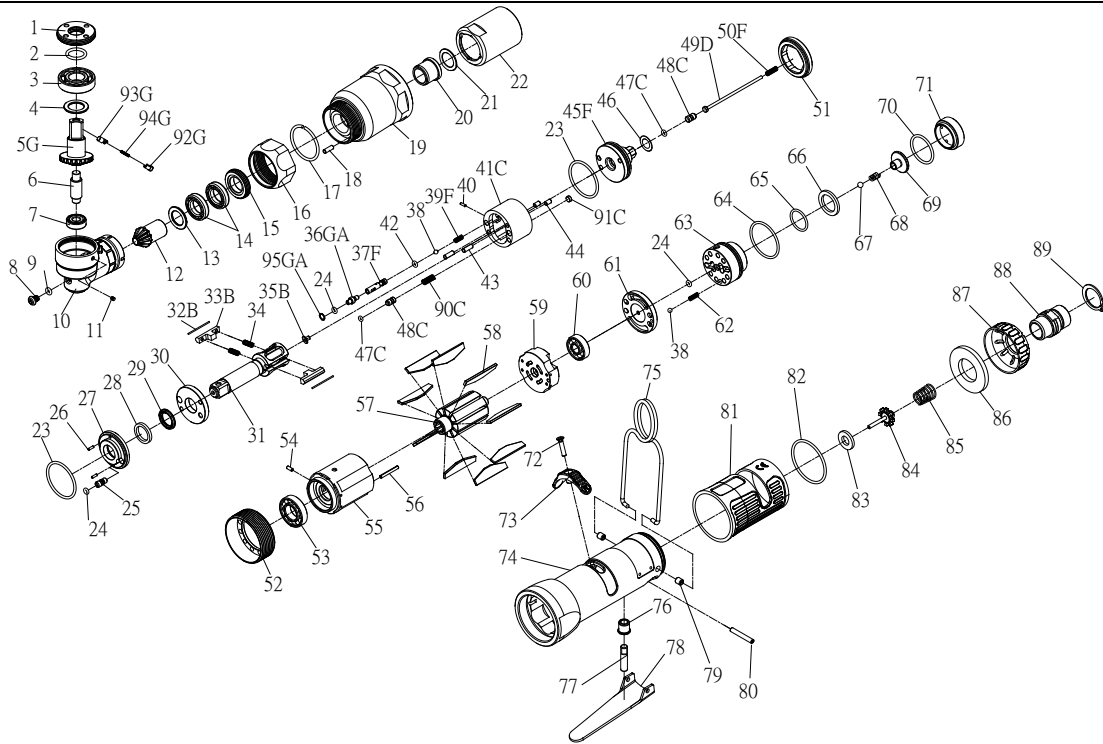

RRI-70RHT IMPULSE WRENCH

Edition:07A

Index No.	Part No.	Description	Q'ty	Index No.	Part No.	Description	Q'ty
1	I70RH-706	Lock Nut	1	53	00-2348	Ball Bearing	1
2	00-41192	O-Ring	1	54	00-3324	Spring Pin	1
3	00-2353	Ball Bearing	1	55	I70S-302	Cylinder	1
4	I70RH-711	Washer	1	56	00-3326	Spring Pin	1
5G	I70RH-705-B	Shaft Gear	1	57	I70S-303	Rotor	1
6	I70RH-707	Shaft	1	58	I70S-304	Rotor Blade	9
7	00-2357	Ball Bearing	1	59	I50S-305	Rear Plate	1
8	I90-410	Plug	1	60	00-2356	Ball Bearing	1
9	00-4153	O-Ring	1	61	I40S-310	Air Inlet Plate	1
10	I70RH-701	Angle Housing	1	62	305F-034	Spring	1
11	00-0605	Set Screw	1	63	IS40S-502	F/R Valve	1
12	I70RH-704	Main Shaft Gear	1	64	00-41146	O-Ring	1
13	I70RH-712	Washer	1	65	00-4121	O-Ring	1
14	00-2376	Ball Bearing	2	66	IS40S-312	Valve Washer	1
15	I70RH-709	Lock Nut	1	67	00-3824	Steel Ball	1
16	I70RH-702	Lock Nut	1	68	IS40S-313	Spring	1
17	I70RH-708	Anvil Collar	1	69	IS40S-311	Valve	1
18	00-3448	Pin	1	70	00-41125	O-Ring	1
19	I70RH-201	Front Housing	1	71	I40S-309	Seat	1
20	I40S-202	Bushing	1	72	00-0507	Screw	1
21	I40S-424	Washer	1	73	I40S-503	Regulator Knob	1
22	I70-401	Pulse Cylinder Housing	1	74	I70S-101B	Motor Housing	1
23	00-41160	O-Ring	2	75	I40S-102	Hanger	1
24	00-41113	O-Ring	3	76	I40S-509	Bushing	1
25	I70-410	Oil Plug	1	77	IS40S-510	Pin	1
26	00-3318	Spring Pin	2	78	I40S-504	Trigger	1
27	I70-403	Front Plate Cover	1	79	I40S-108	Bushing	2
28	I70-409	Back Up Ring	1	80	00-3306	Spring Pin	1
29	00-2602	X-Ring	1	81	I40S-103	Housing Rubber	1
30	I70-408	Front Plate	1	82	00-41127	O-Ring	1
31	I70RH-405	Main Shaft	1	83	I40S-508	Bushing	1
32B	I70-452	Roller	2	84	305C-021	Valve Stem	1
33B	I70-406-B	Drive Blade	2	85	I40S-507	Spring	1
34	I70-407	Spring	2	86	I40S-601	Muffler	1
35B	IS40-450	Block Valve	1	87	I40S-603	Exhaust Deflector	1
36GA	I80-411	Adjust Screw	1		I40S-604A	Air Inlet 1/4"PF	
37F	IS70-412-C	Valve	1	88	I40S-604B	Air Inlet 1/4"PT	1
38	00-3813	Steel Ball	2		I40S-604C	Air Inlet 1/4"NPT	
39F	IS70RH-425-C	Spring	1	89	00-3509	Snap Ring	1
40	00-3436	Pin	1	90C	I70S-453	Spring	1
41C	I70-404-B	Pulse Cylinder	1	91C	I40S-454	Block Cap	1
42	00-41130	O-Ring	1	92G	I100-462	Upper Pin	1
43	00-3435	Pin	2	93G	I100-463	Lower Pin	1
44	00-3407	Pin	2	94G	I100-464	Spring	1
45F	IS70-415-C	Rear Plate	1	95GA	I80-422	Back Up Ring	1
46	I40S-423	Washer	1	*	IS70RHRK	Repair kit :Index No- 23(2); 24(2); 28;29; 34(2);47C(2)	
47C	00-41173	O-Ring	2	*	IS70RHSK	Service kit :Index No- 5G; 12; 30; 31; 32B(2);33B(2)	
48C	IS40S-421	Pressure Valve	2	*		45F; 58(9); 68; 83; 84; 85	
49D	IS130-314	Shut Off Stem	1				
50F	IS150-317	Spring	1				
51	I70-402	Lock Nut	1	*	I40-451	Impulse Oil	
52	I70S-306	Lock Nut	1				