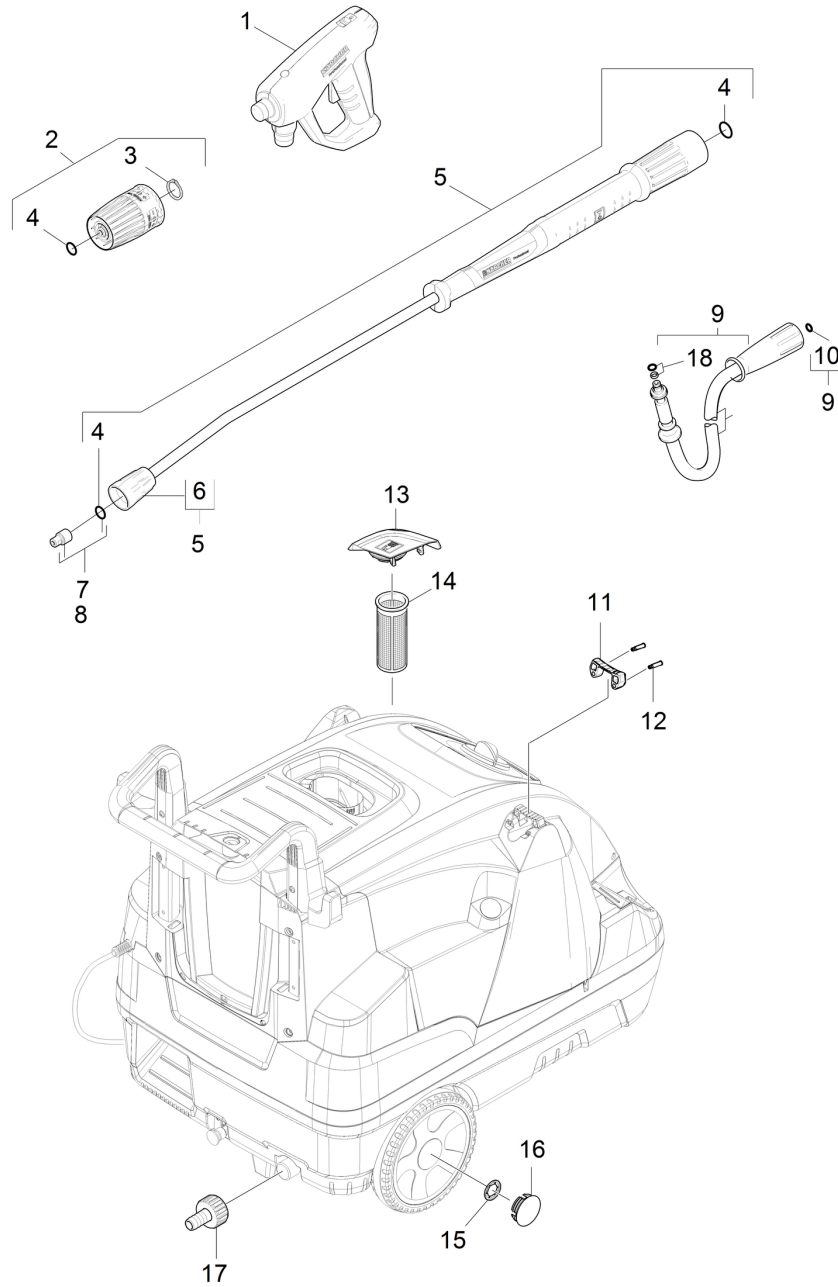

# 1030 Short spare parts list (1.169-905.3)

Professional \ High pressure cleaner hotwater \ Electric motor \ HDS 6/14 CX \*EU \ Short spare parts list

## 1030 Short spare parts list (1.169-905.3)

Professional \ High pressure cleaner hotwater \ Electric motor \ HDS 6/14 CX \*EU \ Short spare parts list

**KÄRCHER**

POS	Artikelnr	Beschrijving	Aantal	Eenheid
1	4.118-005.0	EASY!Force Advanced	1.000	ST
2	4.118-009.0	Rotary controller TR 700L	1.000	ST
3	7.343-069.0	SPRING CLIP 25x1,2	1.000	ST
4	2.880-001.0	Spare part set seals TR	3.000	ST
5	4.112-000.0	Jet pipe TR 1050 mm	1.000	ST
6	4.112-011.0	Protection part TR only for replacement	1.000	ST
7	2.113-005.0	Power nozzle TR 25036	1.000	ST
8	2.114-000.0	Steam nozzle TR 40040	1.000	ST
9	6.110-037.0	Hose assembly TR rotatable DN6 25MPa 15m	1.000	ST
10	2.880-154.0	O-RING SET	1.000	ST
11	5.424-162.0	Fixing jet pipe	1.000	ST
12	5.314-143.0	Pin fixing jet pipe	2.000	ST
13	4.064-021.0	Cover fuel complete	1.000	ST
14	5.731-039.0	FILTER	1.000	ST
15	6.343-162.0	SCHIJF	2.000	ST
16	2.889-086.0	Set wheel cap	2.000	ST
17	2.640-492.0	SET Wasseranschluss 1 "	1.000	ST
18	4.363-691.0	O-Ring seal kpl. -nur fuer Ersatz-	1.000	ST