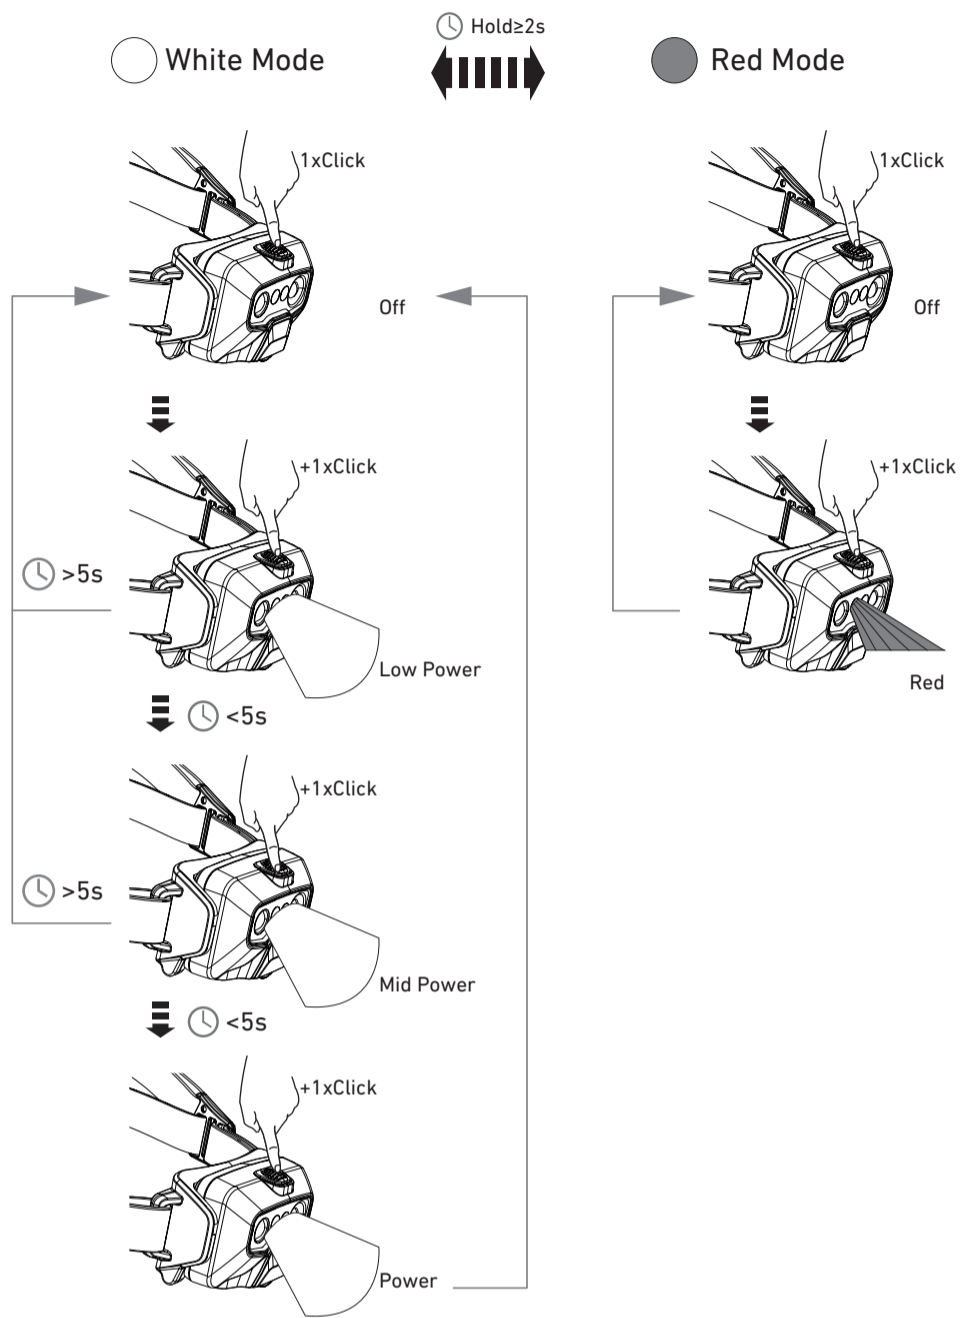

LEDLENSER HF6R

HF6R Core

HF6R Work

HF6R Signature

Magnetic Charge System

Battery Indicator

Transportation Lock

Low Battery Warning

HF6R Core/HF6R Work

HF6R Signature

Direct to Red Mode (HF6R Core/HF6R Work)

Direct to RGB Mode (HF6R Signature)

HF6R Core/HF6R Work