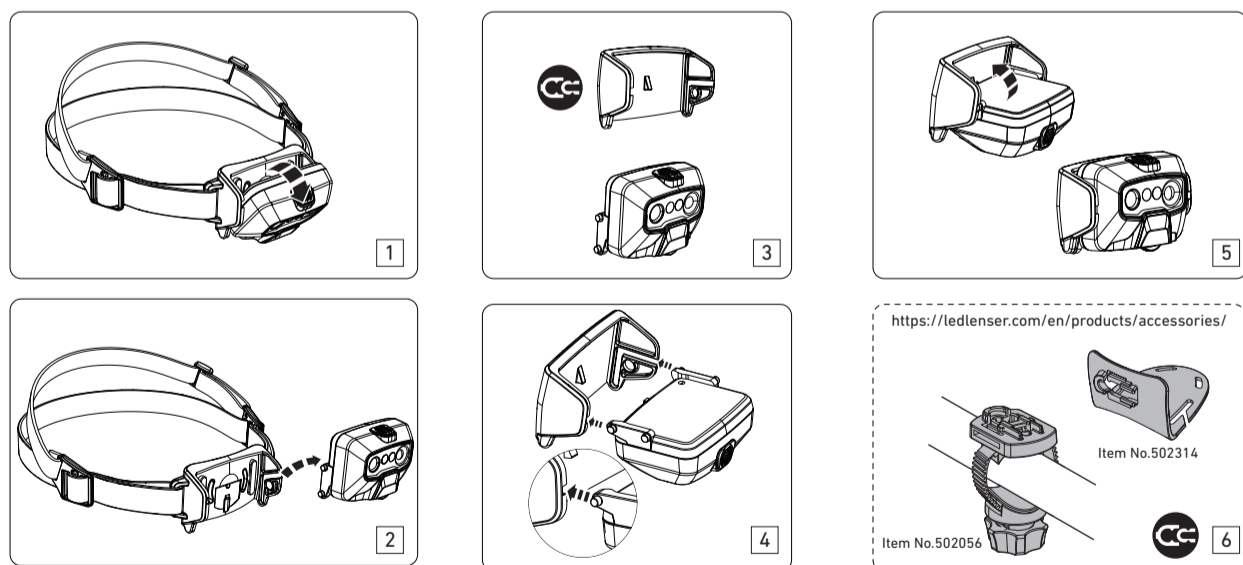

Connecting System Adapter (HF6R Work/HF6R Signature)