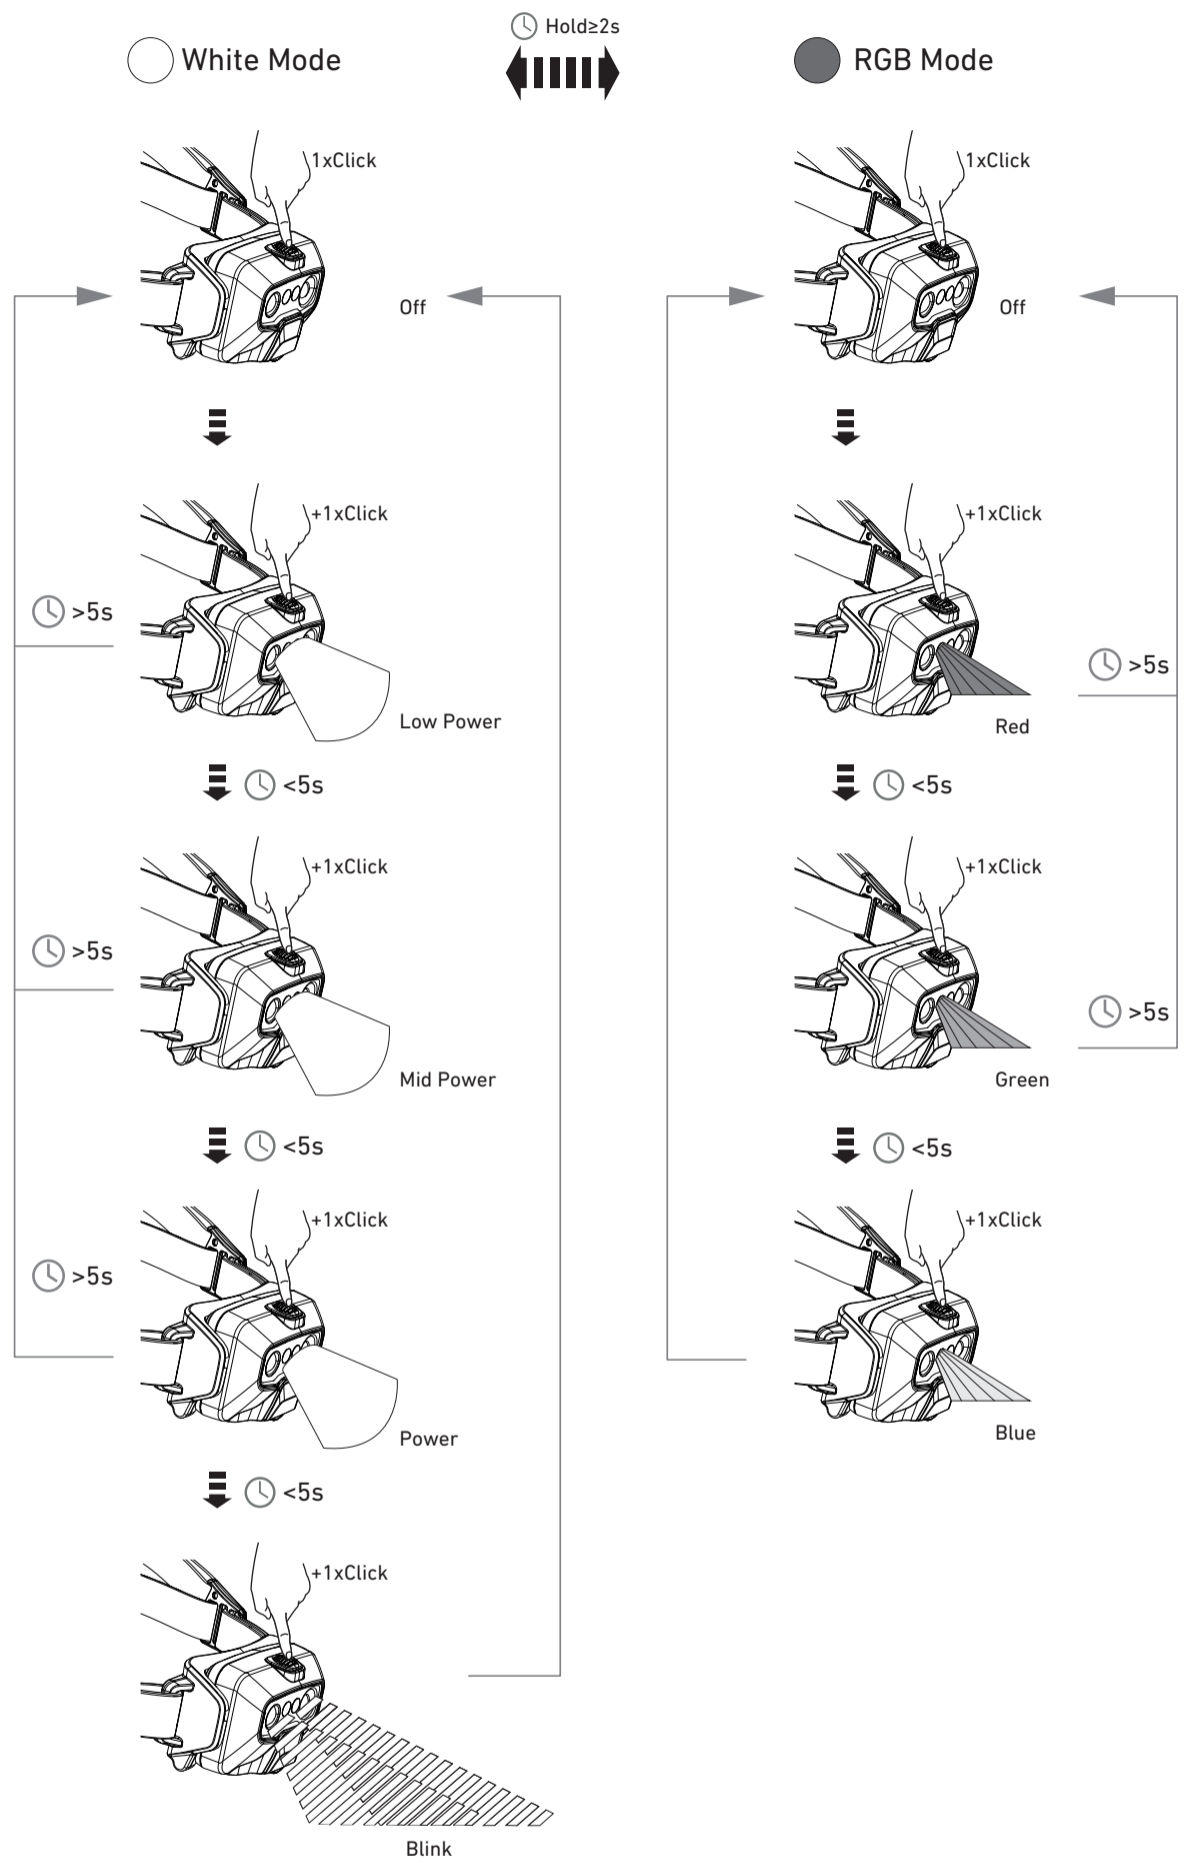

LEDLENSER HF6R

HF6R Core

HF6R Work

HF6R Signature

Magnetic Charge System

Battery Indicator

Transportation Lock

Low Battery Warning

HF6R Core/HF6R Work

HF6R Signature

Direct to Red Mode (HF6R Core/HF6R Work)

Direct to RGB Mode (HF6R Signature)

HF6R Core/HF6R Work