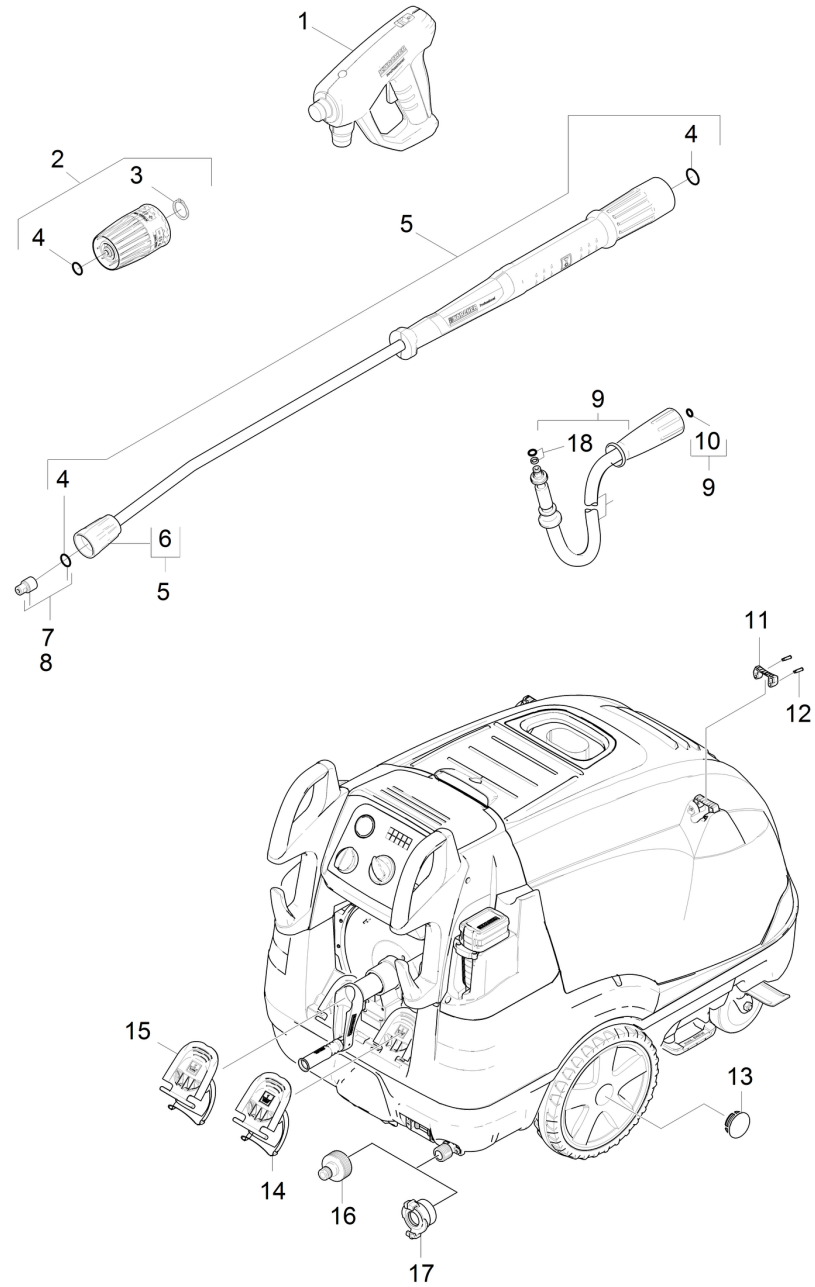

1030 Short spare parts list (1.071-932.3)

Professional \ High pressure cleaner hotwater \ Electric motor \ HDS 13/20-4 SX *EU-I \ Short spare parts list

1030 Short spare parts list (1.071-932.3)

Professional \ High pressure cleaner hotwater \ Electric motor \ HDS 13/20-4 SX *EU-I \ Short spare parts list

POS	Artikelnr	Beschrijving	Aantal	Eenheid
1	4.118-005.0	EASY!Force Advanced	1.000	ST
2	4.118-009.0	Rotary controller TR 700L	1.000	ST
3	7.343-069.0	SPRING CLIP 25x1,2	1.000	ST
4	2.880-001.0	Spare part set seals TR	3.000	ST
5	4.112-000.0	Jet pipe TR 1050 mm	1.000	ST
6	4.112-011.0	Protection part TR only for replacement	1.000	ST
7	2.113-013.0	Power nozzle TR 25072	1.000	ST
8	2.114-011.0	Steam nozzle TR 40100	1.000	ST
9	6.110-028.0	Hose assembly TR rotatable DN8 40MPa 20m	1.000	ST
10	2.880-154.0	O-RING SET	1.000	ST
11	5.424-162.0	Fixing jet pipe	1.000	ST
12	5.314-143.0	Pin fixing jet pipe	2.000	ST
13	2.889-086.0	Set wheel cap	2.000	ST
14	5.064-231.0	Cover chemistry 2	1.000	ST
15	5.064-221.0	Cover chemistry 1	1.000	ST
16	2.640-492.0	SET Wasseranschluss 1 "	1.000	ST
17	6.388-458.0	GEKA KOPPELING 1	1.000	ST
18	4.363-691.0	O-Ring seal kpl. -nur fuer Ersatz-	1.000	ST