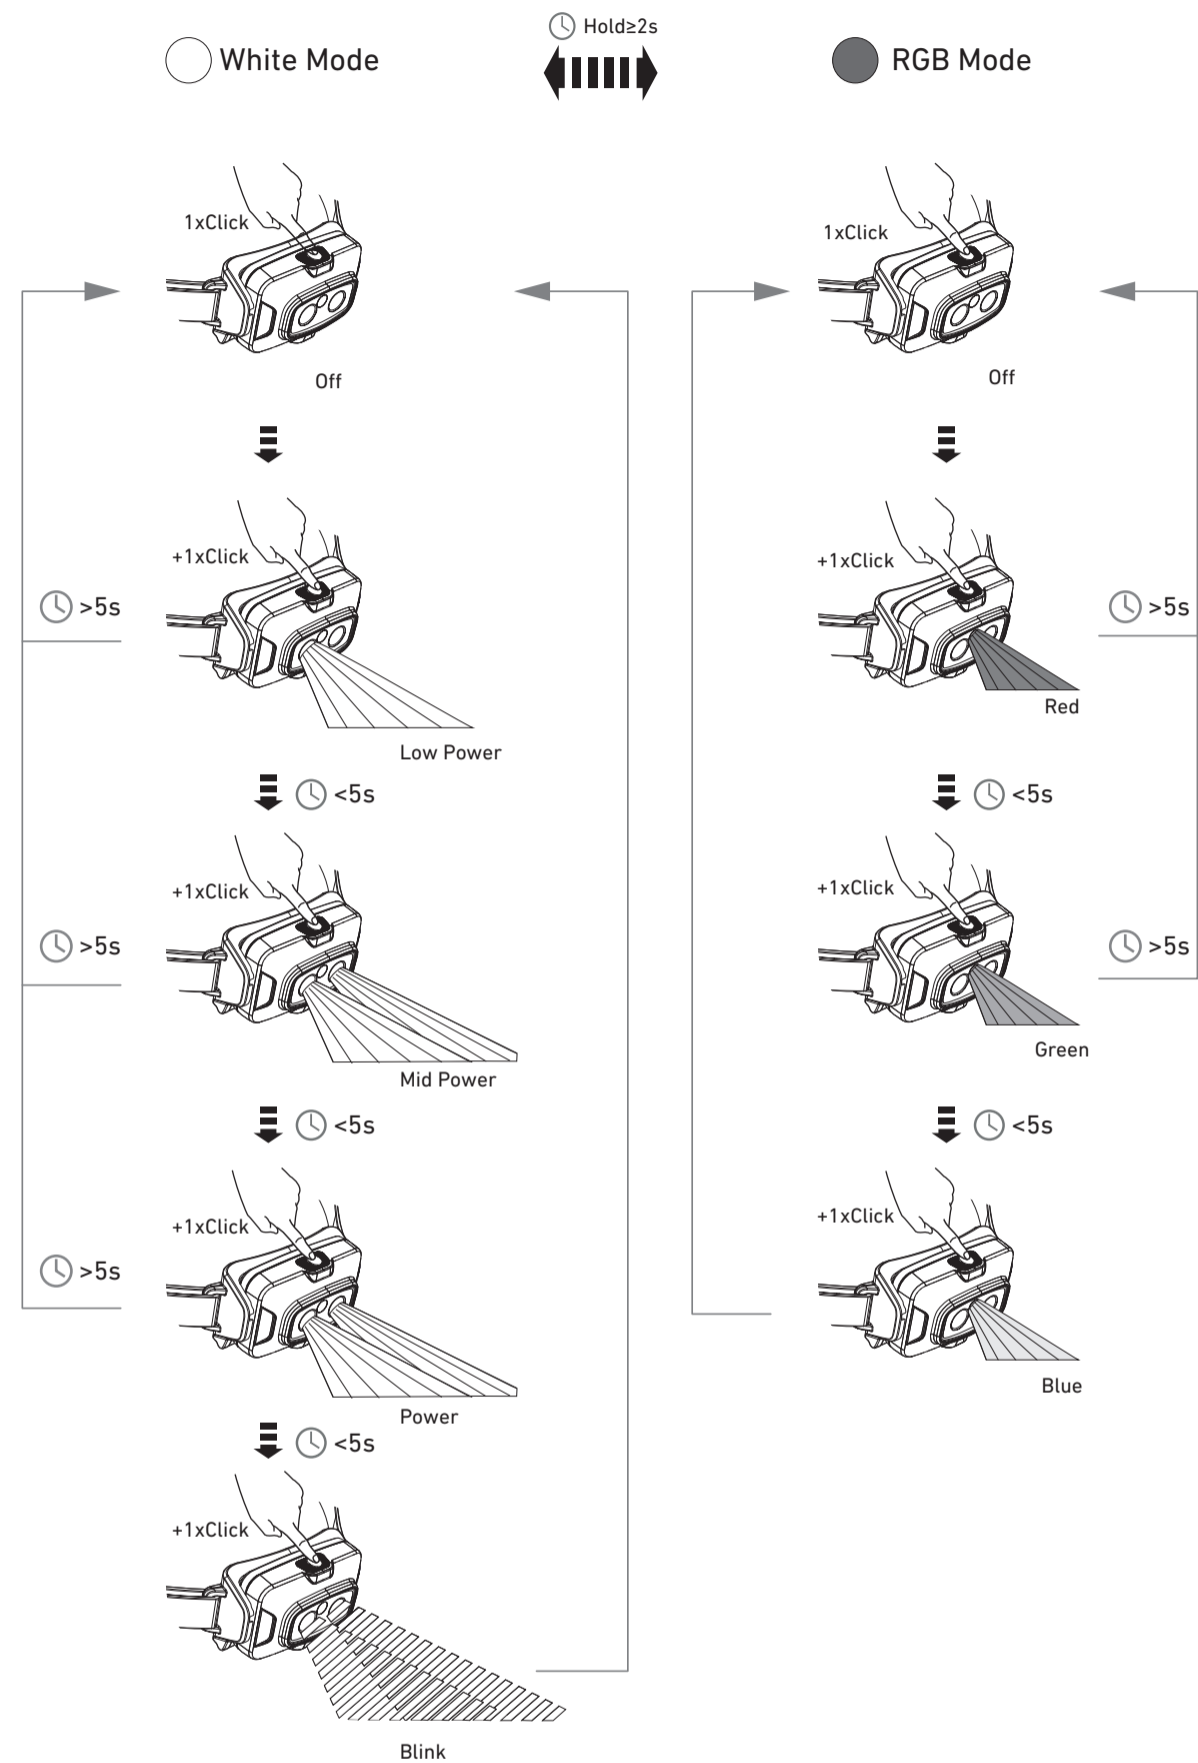

HF4R Signature