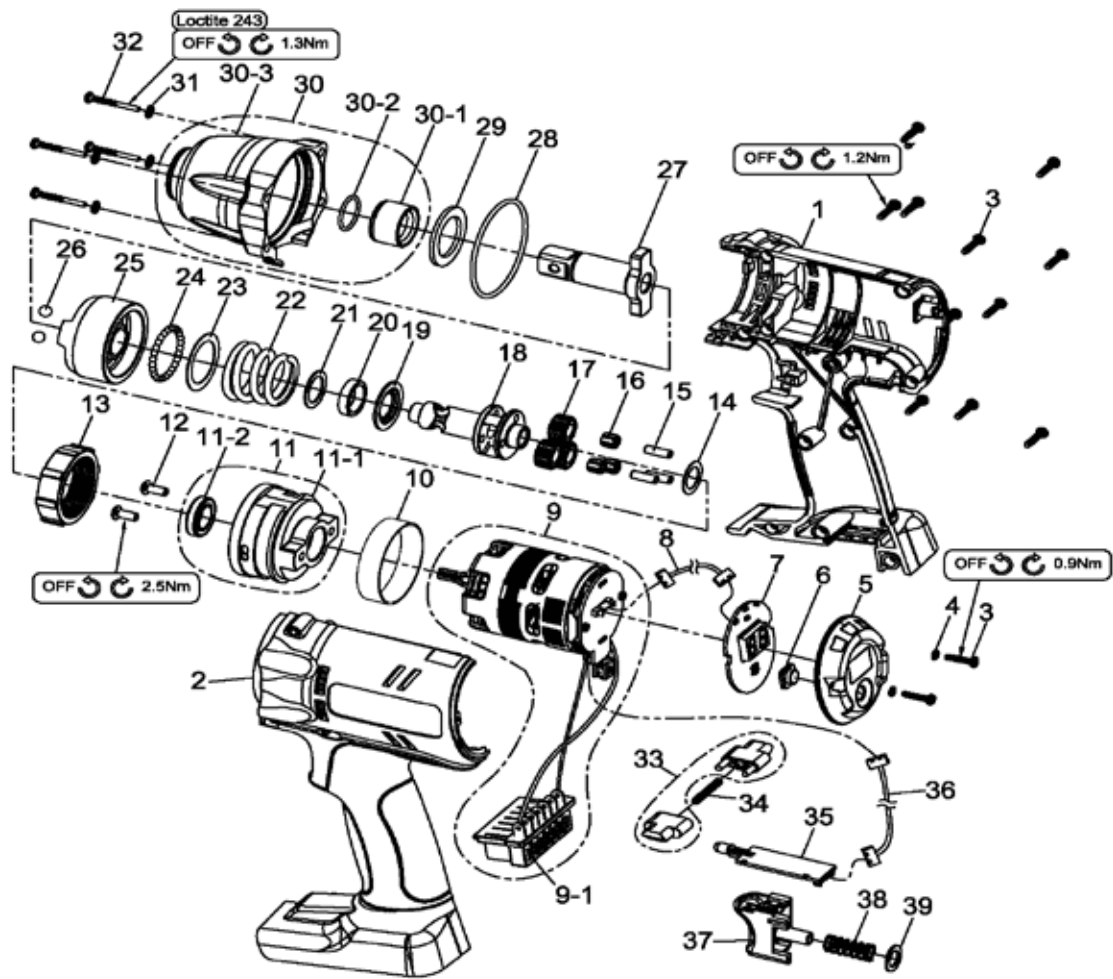

RRI-BI100T CORDLESS SHUT OFF IMPACT WRENCH

Edition A

Index No.	Part No.	Description	Q'ty
1	32001-IWCP-01	Upper Housing Assembly	1
2	32002-IWCP-01	Lower Housing Assembly	1
3	0-152001	Screw (Ø3 × 14L)	13
4	0-194014	Spring Washer	2
5	33110-IWCP-01	Cover	1
6	33109-IWCP-03	Button	1
7	32076-IWCP-02	LED Indicator Board	1
8	32086-IWCP-01	Connector Wire	1
9	32083-IWCP-01	Brushless Motor ;w/driver	1
	32106-B180E-01	(1) Connector	1
10	33139-PWAP-01C	Ring	1
11	32050-IWCP-01	Gear Box Assembly	1
	33250-IWCP-01	(1) Gear Box	1
	0-201027	(2) Ball Bearing	1
12	0-121005	Screw (M4 × 10L)	2
13	33249-IWCP-03	Gear Ring	1
14	33239-IWAP-01	Washer	1
15	0-511050	Pin	3
16	0-211003	Needle Bearing	3
17	33249-IWCP-02	Planet Gear	3
18	33243-IWCP-06	Shaft	1
19	33239-IWBP-02	Washer	1
20	33239-IWCP-01	Washer	1

Index No.	Part No.	Description	Q'ty
21	33239-IWCP-01	Washer	1
22	33248-IWBP-02	Spring	1
23	33239-IWAP-02	Washer	3
24	0-521006	Steel Ball (Ø3)	28
25	33245-IWCP-02	Driving Hammer	1
26	0-521024	Steel Ball (Ø7/32")	2
27	33243-IWCP-04	Anvil	1
28	0-411018	O-Ring	1
29	33239-IWCP-04	Washer	1
30	32041-IWCP-01	Front Cover Assembly	1
	33242-IWBP-01	(1) Bushing	1
	0-451031	(2) O-Ring	1
	33241-IWCP-01	(2) Front Cover	1
31	0-194001	Spring Washer	4
32	0-151010	Screw (Ø7 × 25L)	4
33	32009-IWCP-01	F/R Valve (1set x 2pcs)	1
34	33248-IWCP-01	Spring	1
35	32076-IWCP-01	PC Board	1
36	32186-IWCP-01	Connector Wire	1
37	32009-PWAP-03	Trigger Assembly	1
38	33248-PWAP-01	Spring	1
39	33139-PWAP-02	Washer	1