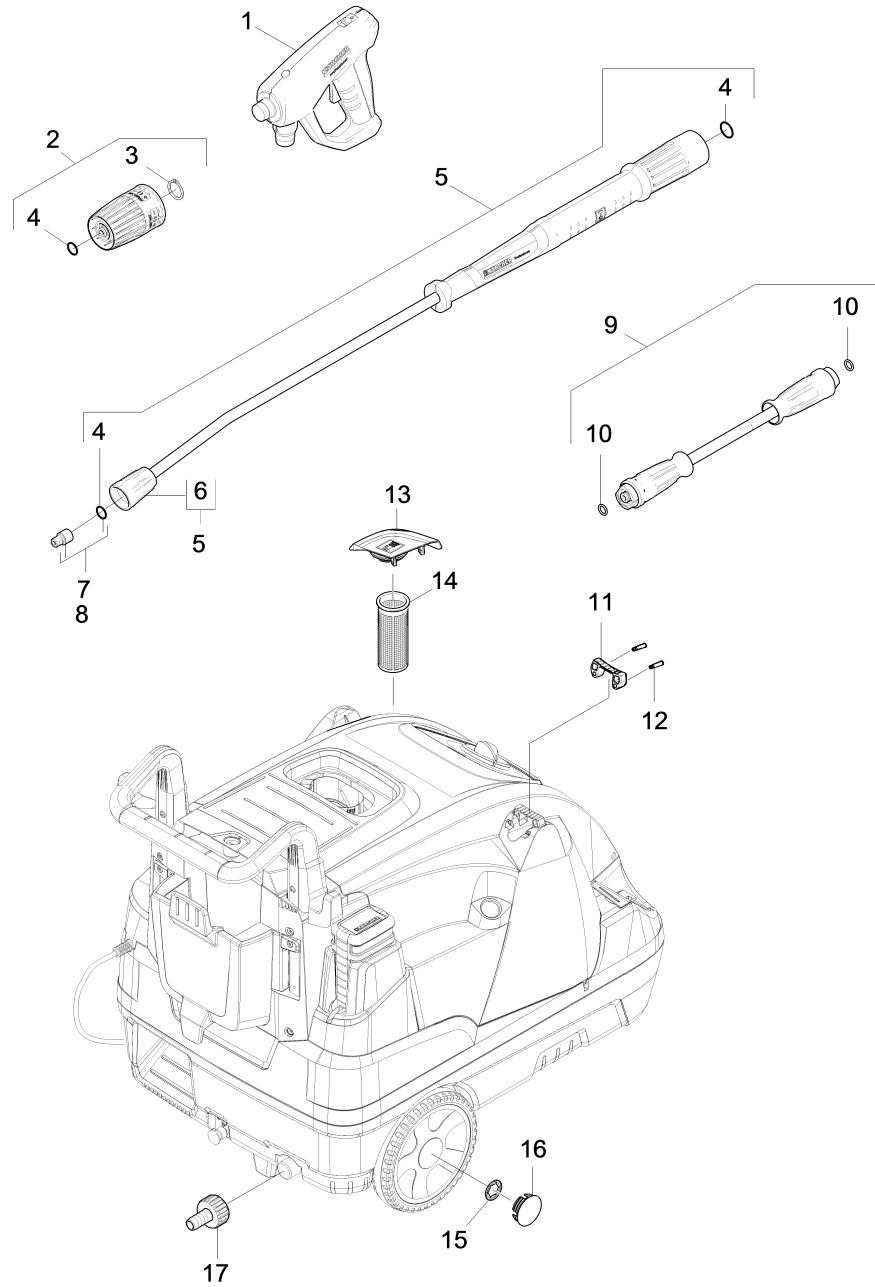

# 1030 Short spare parts list (1.169-900.3)

Professional \ High pressure cleaner hotwater \ Electric motor \ HDS 6/14 C \*EU \ Short spare parts list

## 1030 Short spare parts list (1.169-900.3)

Professional \ High pressure cleaner hotwater \ Electric motor \ HDS 6/14 C \*EU \ Short spare parts list

POS	Artikelnr	Beschrijving	Aantal	Eenheid
1	4.118-005.0	EASY!Force Advanced	1.000	ST
2	4.118-009.0	Rotary controller TR 700L	1.000	ST
3	7.343-069.0	SPRING CLIP 25x1,2	1.000	ST
4	2.880-001.0	Spare part set seals TR	3.000	ST
5	4.112-000.0	Jet pipe TR 1050 mm	1.000	ST
6	4.112-011.0	Protection part TR only for replacement	1.000	ST
7	2.113-005.0	Power nozzle TR 25036	1.000	ST
8	2.114-000.0	Steam nozzle TR 40040	1.000	ST
9	6.110-035.0	Hose assembly TR rotatable DN6 25MPa 10m	1.000	ST
10	2.880-154.0	O-RING SET	1.000	ST
11	5.424-162.0	Fixing jet pipe	1.000	ST
12	5.314-143.0	Pin fixing jet pipe	2.000	ST
13	4.064-021.0	Cover fuel complete	1.000	ST
14	5.731-039.0	FILTER	1.000	ST
15	6.343-162.0	SCHIJF	2.000	ST
16	2.889-086.0	Set wheel cap	2.000	ST
17	2.640-492.0	SET Wasseranschluss 1 "	1.000	ST