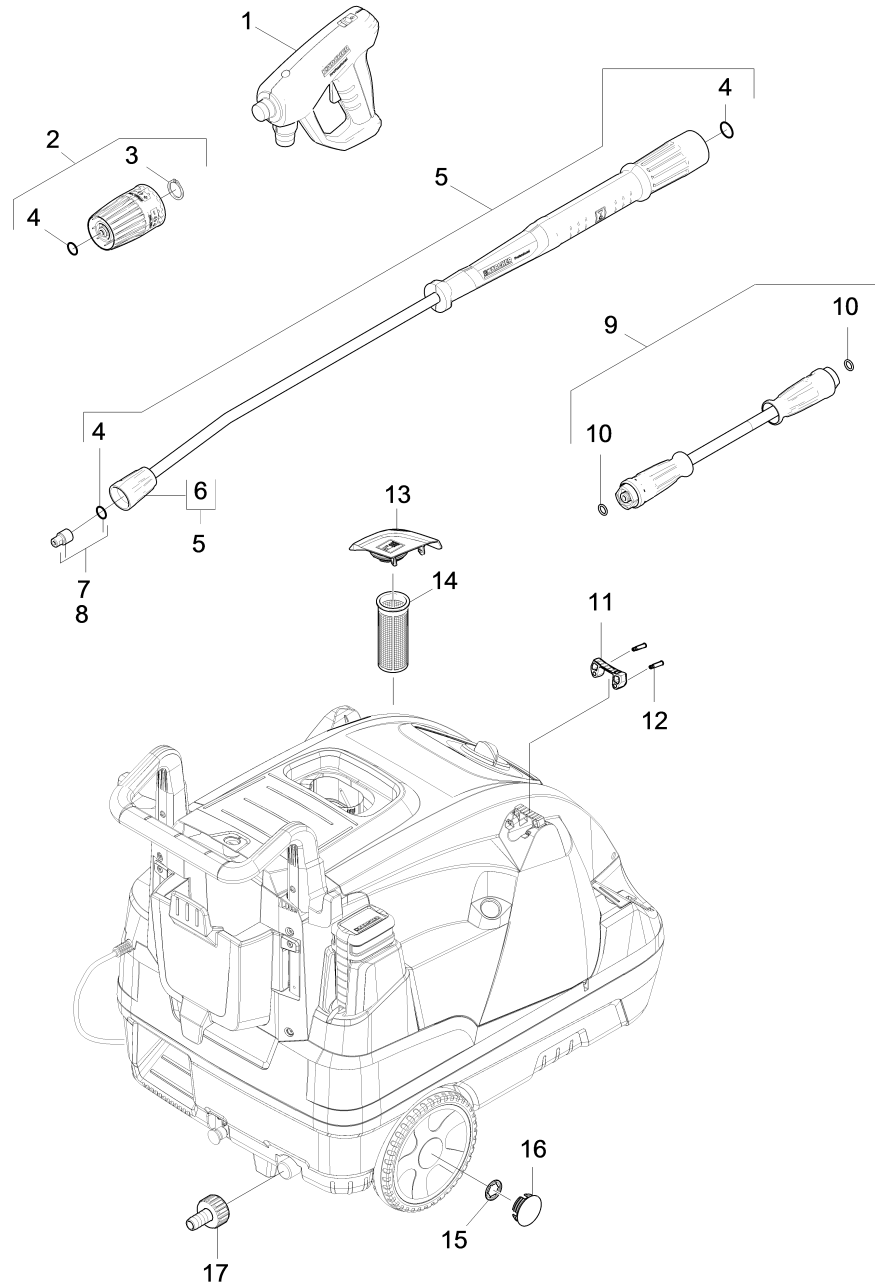

1030 Short spare parts list (1.174-911.3)

Professional \ High pressure cleaner hotwater \ Electric motor \ HDS 8/17 C *EU-I \ Short spare parts list

1030 Short spare parts list (1.174-911.3)

Professional \ High pressure cleaner hotwater \ Electric motor \ HDS 8/17 C *EU-I \ Short spare parts list

POS	Artikelnr	Beschrijving	Aantal	Eenheid
1	4.118-005.0	EASY!Force Advanced	1.000	ST
2	4.118-007.0	Rotary controller TR 270L	1.000	ST
3	7.343-069.0	SPRING CLIP 25x1,2	1.000	ST
4	2.880-001.0	Spare part set seals TR	3.000	ST
5	4.112-000.0	Jet pipe TR 1050 mm	1.000	ST
6	4.112-011.0	Protection part TR only for replacement	1.000	ST
7	2.113-022.0	Power nozzle TR 25045	1.000	ST
8	2.114-002.0	Steam nozzle TR 40050	1.000	ST
9	6.110-035.0	Hose assembly TR rotatable DN6 25MPa 10m	1.000	ST
10	2.880-154.0	O-RING SET	1.000	ST
11	5.424-162.0	Fixing jet pipe	1.000	ST
12	5.314-143.0	Pin fixing jet pipe	2.000	ST
13	4.064-021.0	Cover fuel complete	1.000	ST
14	5.731-039.0	FILTER	1.000	ST
15	6.343-162.0	SCHIJF	2.000	ST
16	2.889-086.0	Set wheel cap	2.000	ST
17	2.640-492.0	SET Wasseranschluss 1 "	1.000	ST