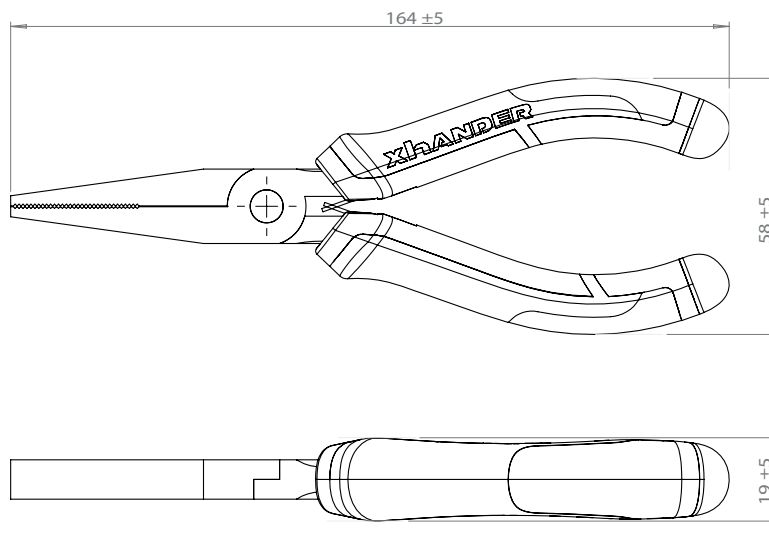

FLAT LONG-NOSE PLIERS

BI-MATERIAL HANDLES

Code: 69 146 589

**LIFETIME
WARRANTY**

DESCRIPTION

- Improved grip with the striated jaws
- Ergonomic handles for more comfortable use
- Automatic jaw opening system

SPECIFICATIONS

Total length	160 mm
Jaw shape	Flat
Jaw type	Long
Insulated 1000V	No
Handle finish	Bi-material
Jaw length	50 mm
Antistatic	No

YOUR PERFORMANCE PARTNER